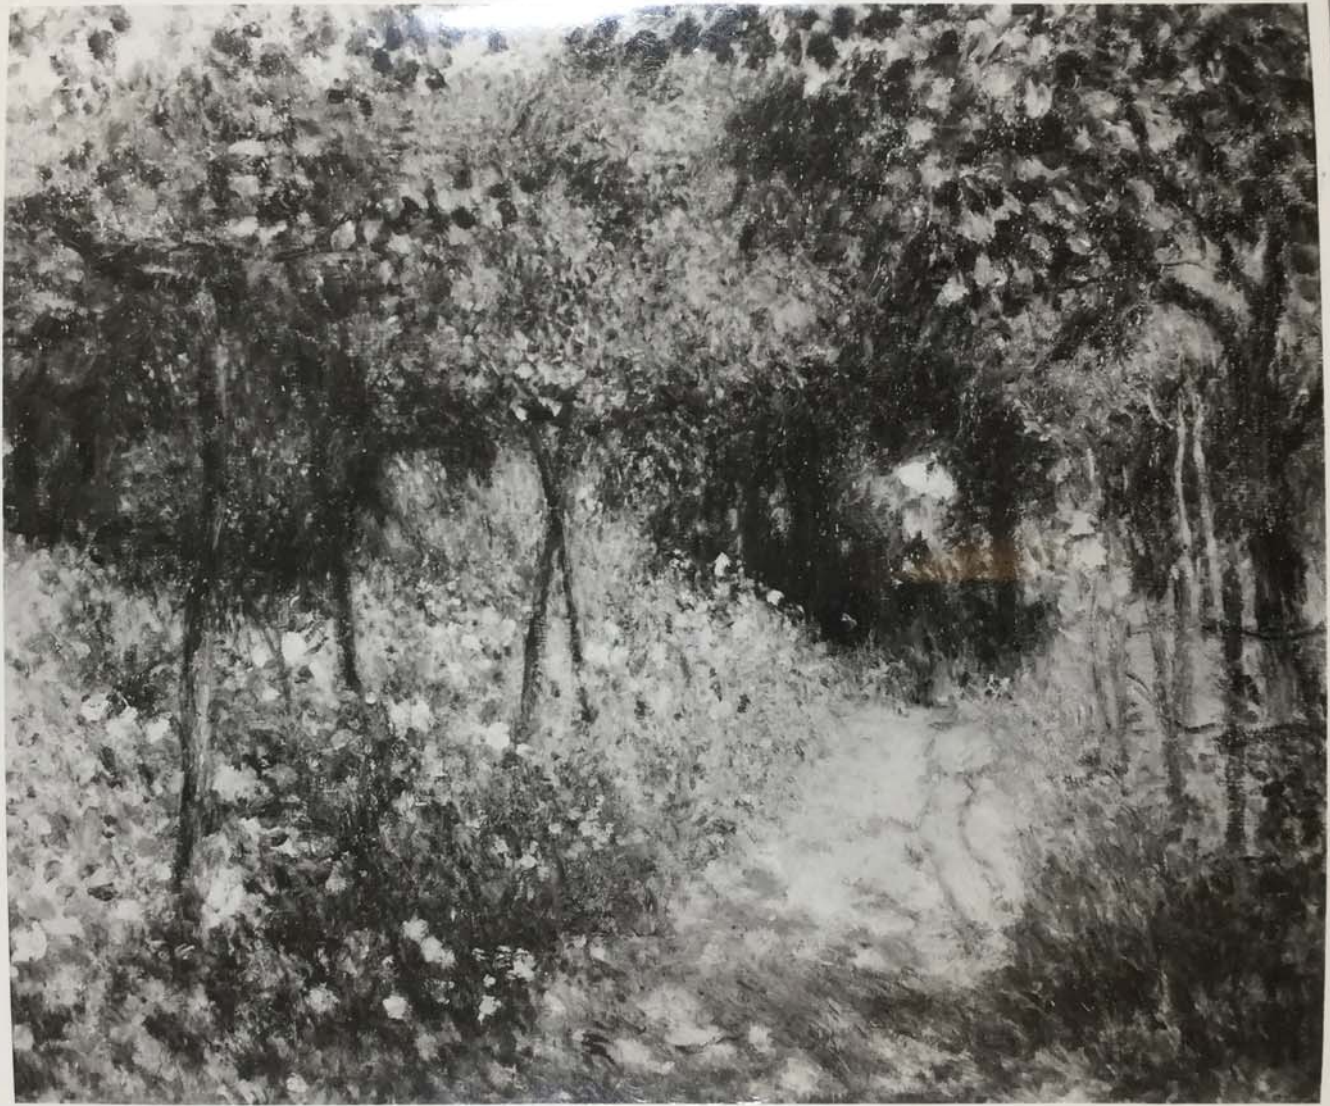

RENOIR

"Lady in a Garden" 1873

21" x 25 1/2"  
~~25 1/2" x 21"~~

Coll: Mrs. Byron C. Foy

FOR STUDY PURPOSES ONLY. NOT FOR REPRODUCTION.

The Museum of Modern Art Archives, NY	Collection:	Series.Folder:
	Paul Rosenberg	III.B.1.293