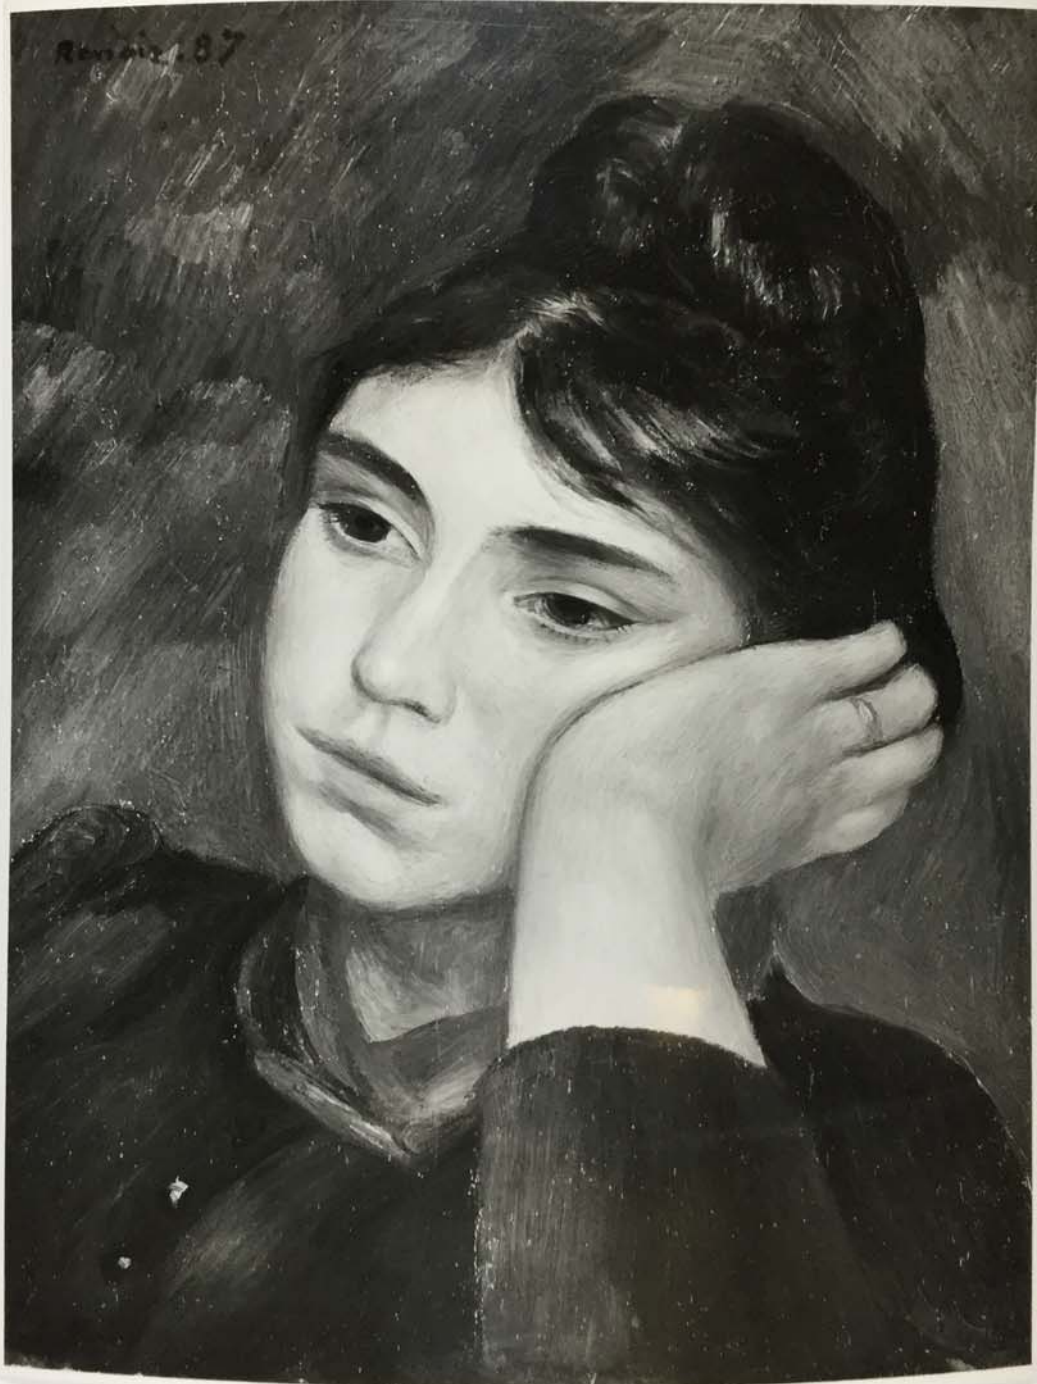

FOR STUDY PURPOSES ONLY. NOT FOR REPRODUCTION.

The Museum of Modern Art Archives, NY	Collection: Paul Rosenberg	Series.Folder: III.B.1.293