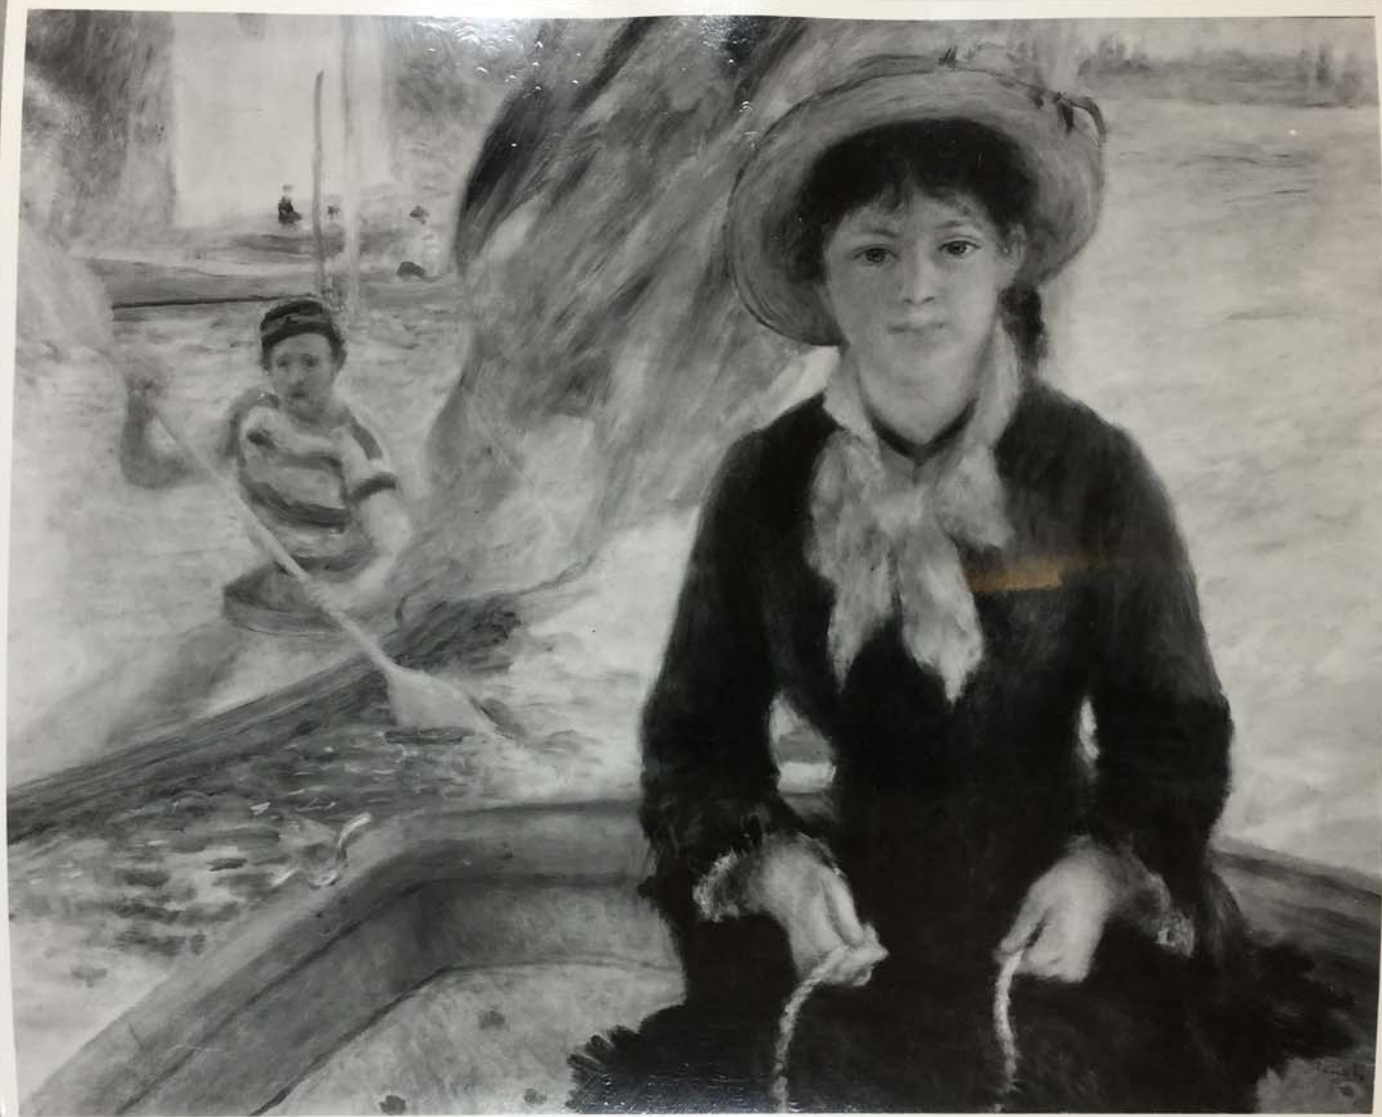

FOR STUDY PURPOSES ONLY. NOT FOR REPRODUCTION.

The Museum of Modern Art Archives, NY	Collection:	Series.Folder:
	Paul Rosenberg	III.B.1.293