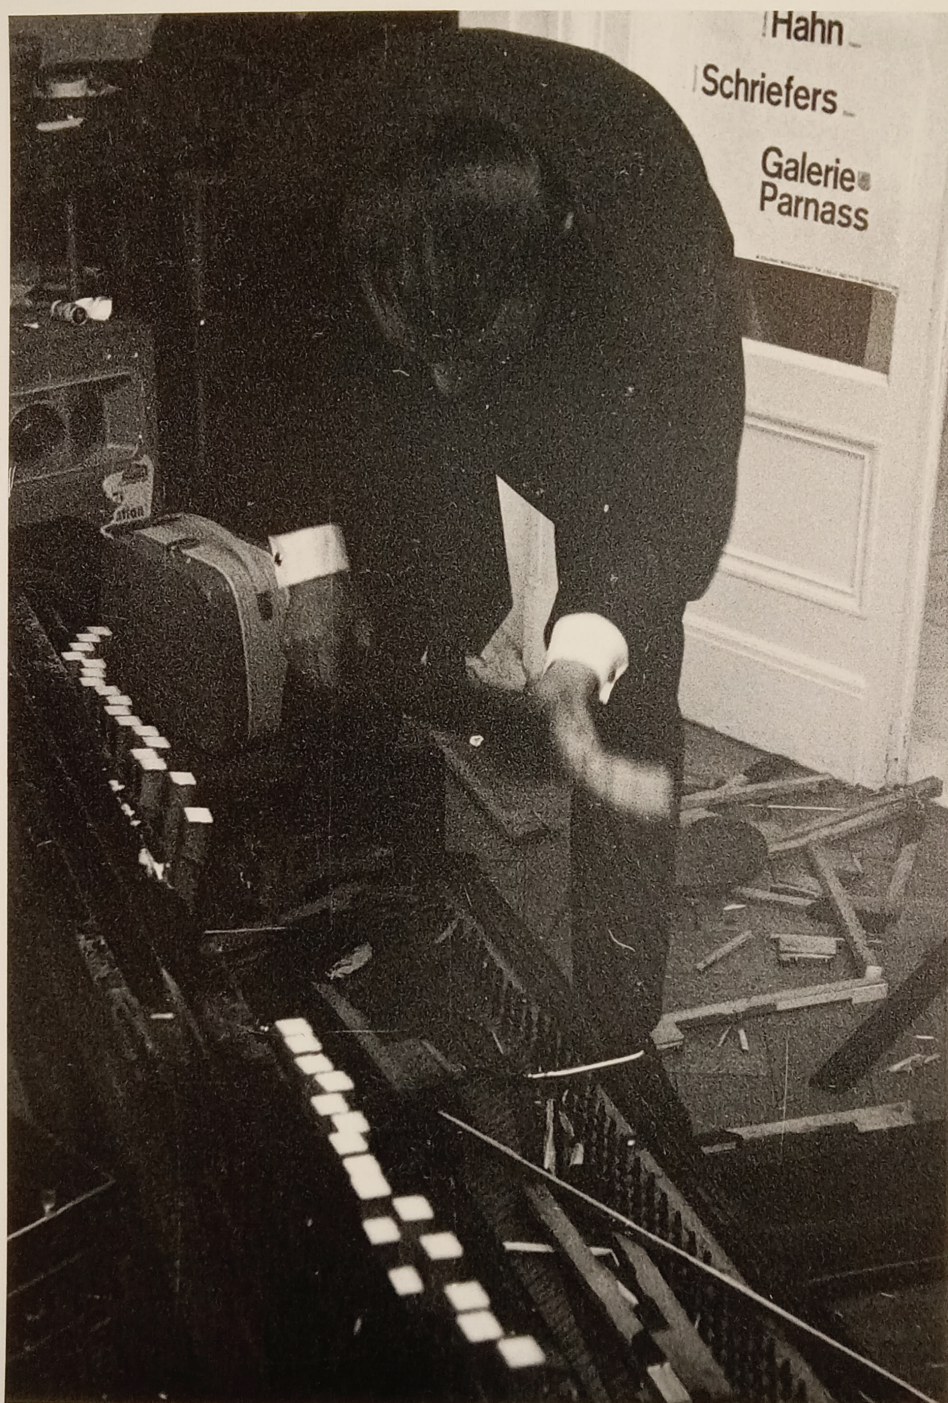

FOR STUDY PURPOSES ONLY. NOT FOR REPRODUCTION.

The Museum of Modern Art Archives, NY	Collection:	Series.Folder:
	Fluxus	II. B.76