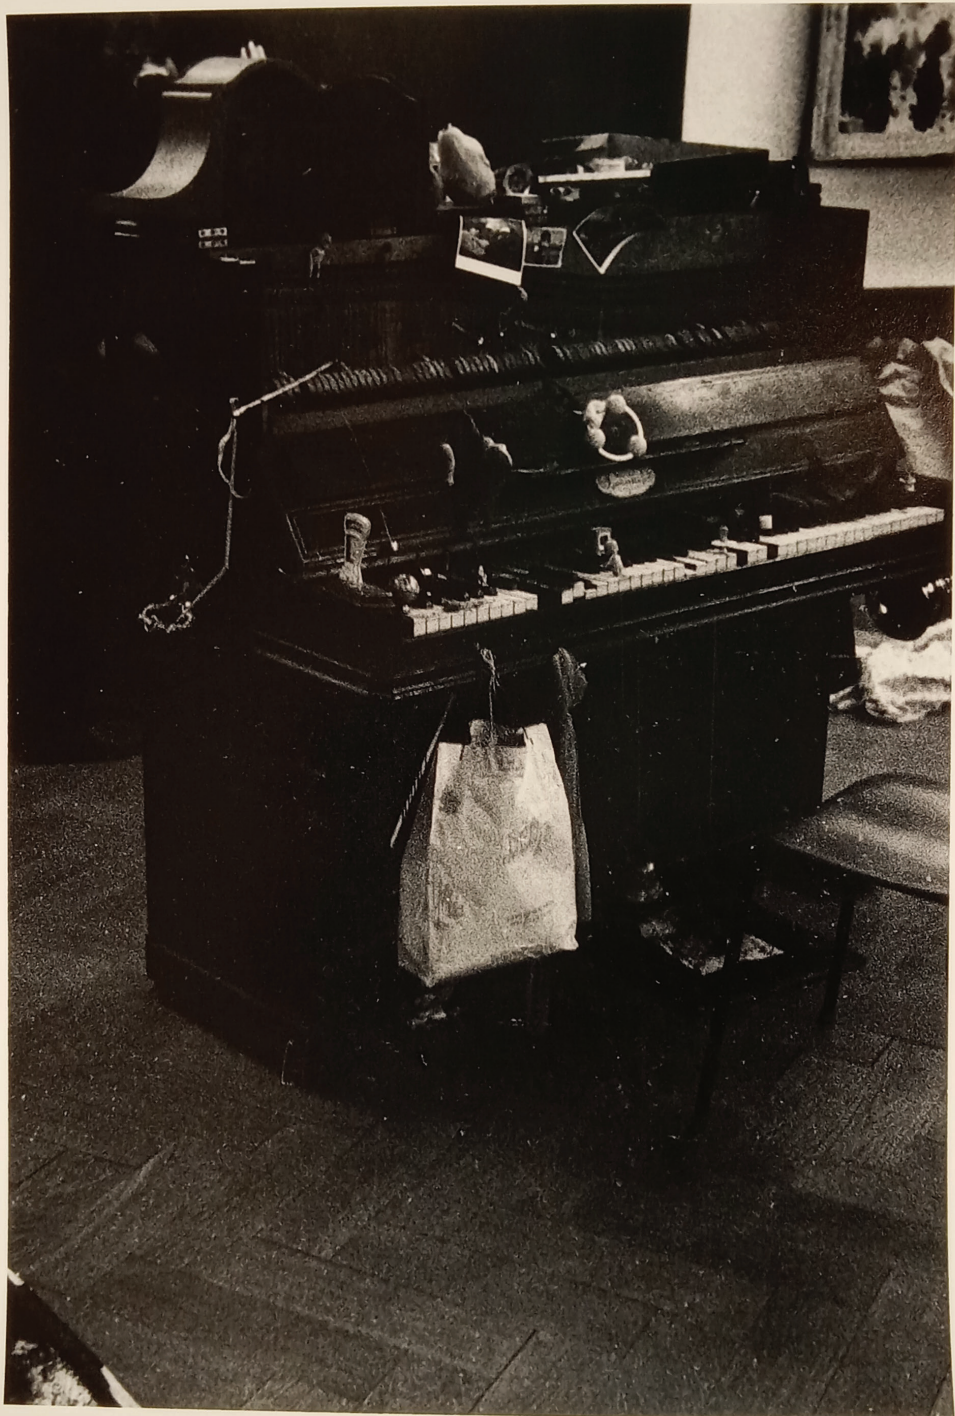

FOR STUDY PURPOSES ONLY. NOT FOR REPRODUCTION.

The Museum of Modern Art Archives, NY	Collection:	Series.Folder:
	Fluxus	N.B.76